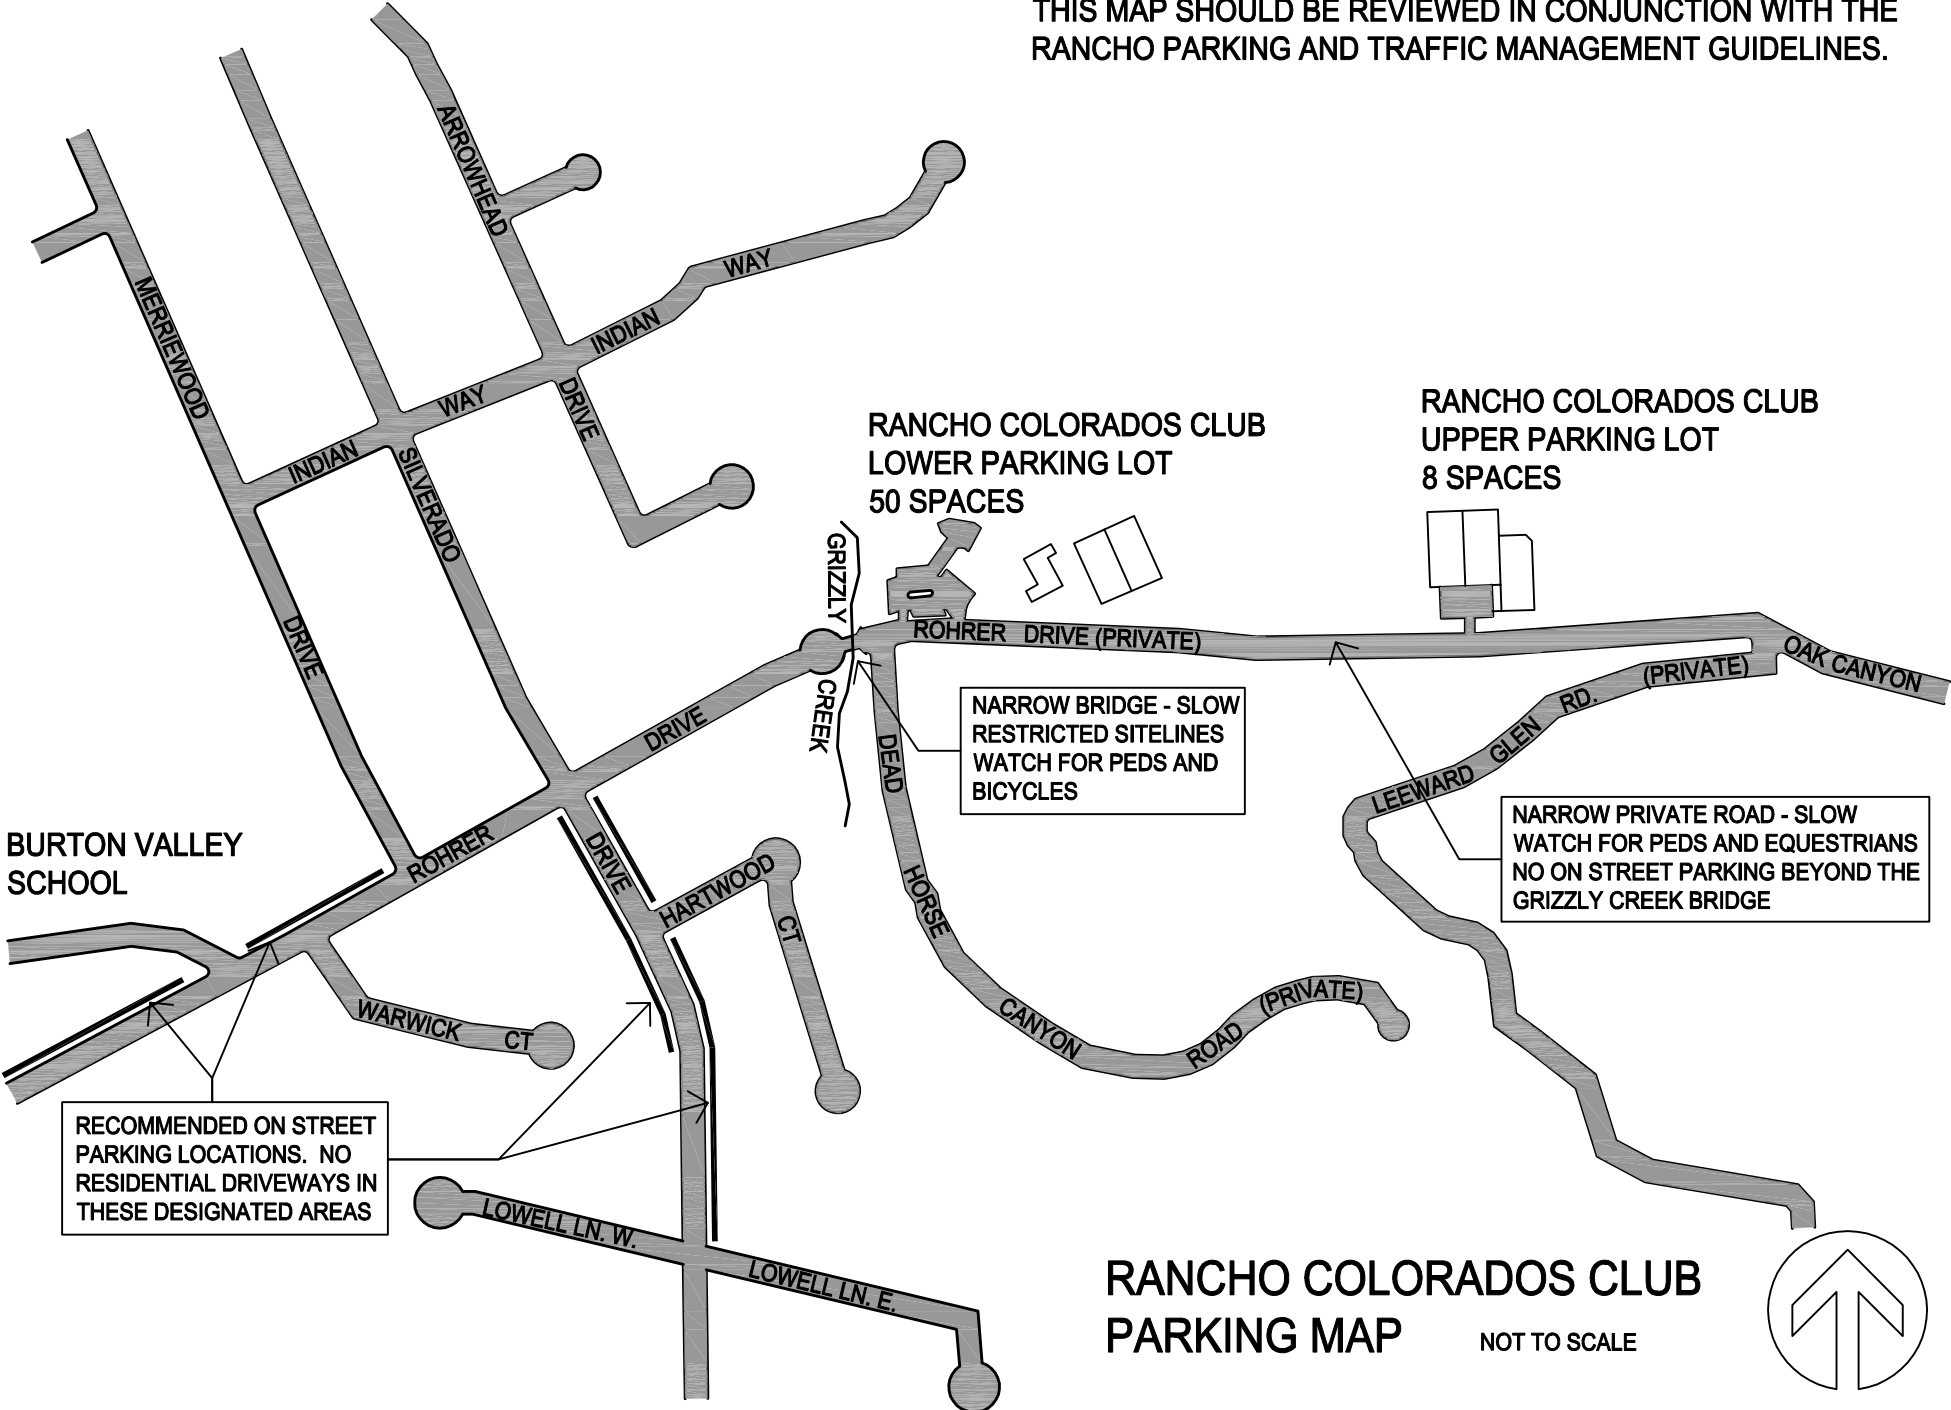

THIS MAP SHOULD BE REVIEWED IN CONJUNCTION WITH THE RANCHO PARKING AND TRAFFIC MANAGEMENT GUIDELINES.

RANCHO COLORADOS CLUB
LOWER PARKING LOT
50 SPACES

RANCHO COLORADOS CLUB
UPPER PARKING LOT
8 SPACES

NARROW BRIDGE - SLOW
RESTRICTED SITELINES
WATCH FOR PEDS AND
BICYCLES

NARROW PRIVATE ROAD - SLOW
WATCH FOR PEDS AND EQUESTRIANS
NO ON STREET PARKING BEYOND THE
GRIZZLY CREEK BRIDGE

RECOMMENDED ON STREET
PARKING LOCATIONS. NO
RESIDENTIAL DRIVEWAYS IN
THESE DESIGNATED AREAS

RANCHO COLORADOS CLUB
PARKING MAP

NOT TO SCALE

REF NORTH